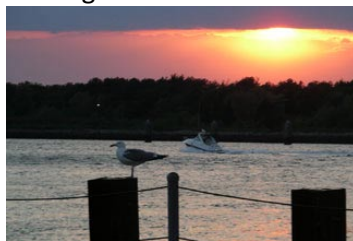

# Photos used in the Home page slide show of sandwichmass.org

6/13/08

Photos by  
Robert MacDonald  
©2008 – used by permission  
[www.oldcapecod.net](http://www.oldcapecod.net)

Grist Mill

Boardwalk in storm

Pond

Hoxie House

Boardwalk

Shawme Pond

Beach grass

Marsh

The canal

Town Hall