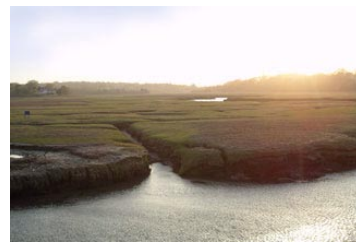

# Photos used in the Home page slide show of sandwichmass.org

6/13/08

Photos by  
Robert MacDonald  
©2008 – used by permission  
[www.oldcapecod.net](http://www.oldcapecod.net)

Grist Mill

Boardwalk in storm

Pond

Hoxie House

Boardwalk

Shawme Pond

Beach grass

Marsh

The canal

Town Hall