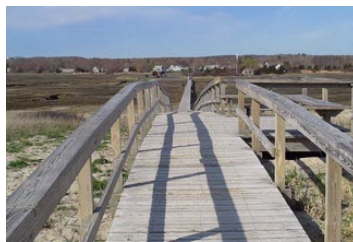

# Photos used in the Home page slide show of sandwichmass.org

6/13/08

Photos by  
Robert MacDonald  
©2008 – used by permission  
[www.oldcapecod.net](http://www.oldcapecod.net)

Grist Mill

Boardwalk in storm

Pond

Hoxie House

Boardwalk

Shawme Pond

Beach grass

Marsh

The canal

Town Hall